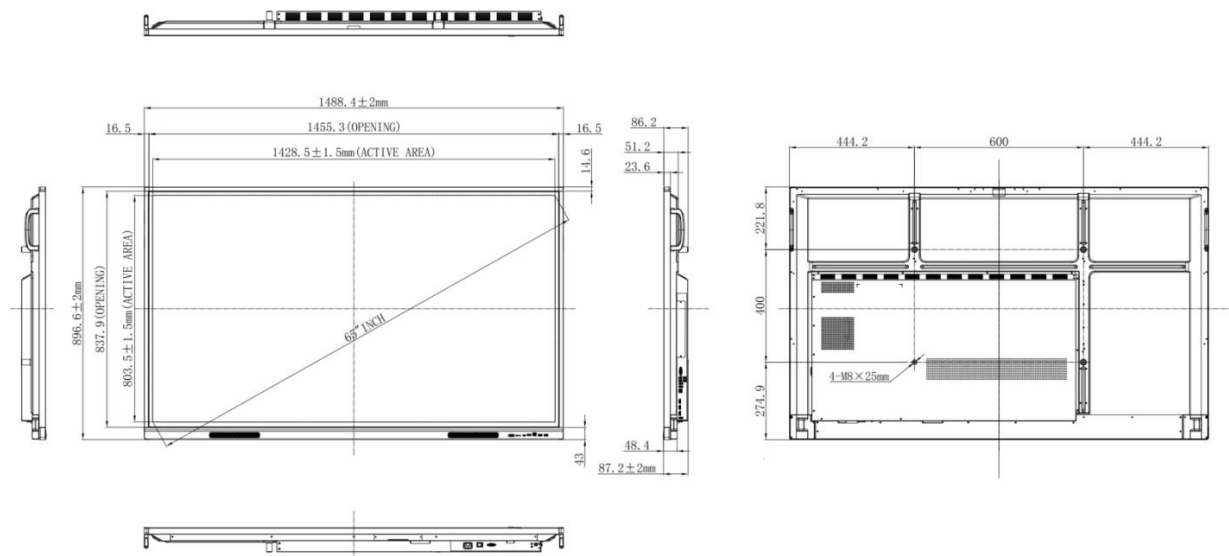

L O F T

D365 Interactive Display

Product Features

- On-board Android 11 Operating System
- 4-Core CPU with 4 GB of RAM and 32 GB storage
- 4K Ultra HD display
- Stereo 16W speakers
- 40-Point IR touch technology
- SGS certified antibacterial and anti-glare display surface
- Compatible with optional Digital Signage and PC modules (OPS Standard)

LOFT

Dimensions

Product Specifications

Display

Size	65 Inches
Screen Type	IPS
Aspect Ratio	16:9
Display Area	1428.48(H)×803.52(V)mm
Resolution	3840x2160 (4K)
Pixel Pitch	0.372x0.372
Back Light Unit	DLED
Response Time	8ms
Refreshing Frequency	60Hz
Display Color	1.07B(10 bit)
Contrast Ratio (Typ)	1200:1
Viewing Angle	178°
Brightness With glass (Typ)	350cd/m ²
Brightness with glass (min)	300cd/m ²
Life Time	>30000 Hours

Physical Specification

Dimension L*H*D	1488.4 x 896.6 x 87.2 mm
Dimension (package) L*W*H	1628 x 208 x 1005 mm
Wall-hanging Screw Spec	M8*25mm
VESA	800*600mm
Thickness of Display w/ Wall Mount	116.5 mm
Net Weight	34.95 KG
Gross Weight	44.70 KG